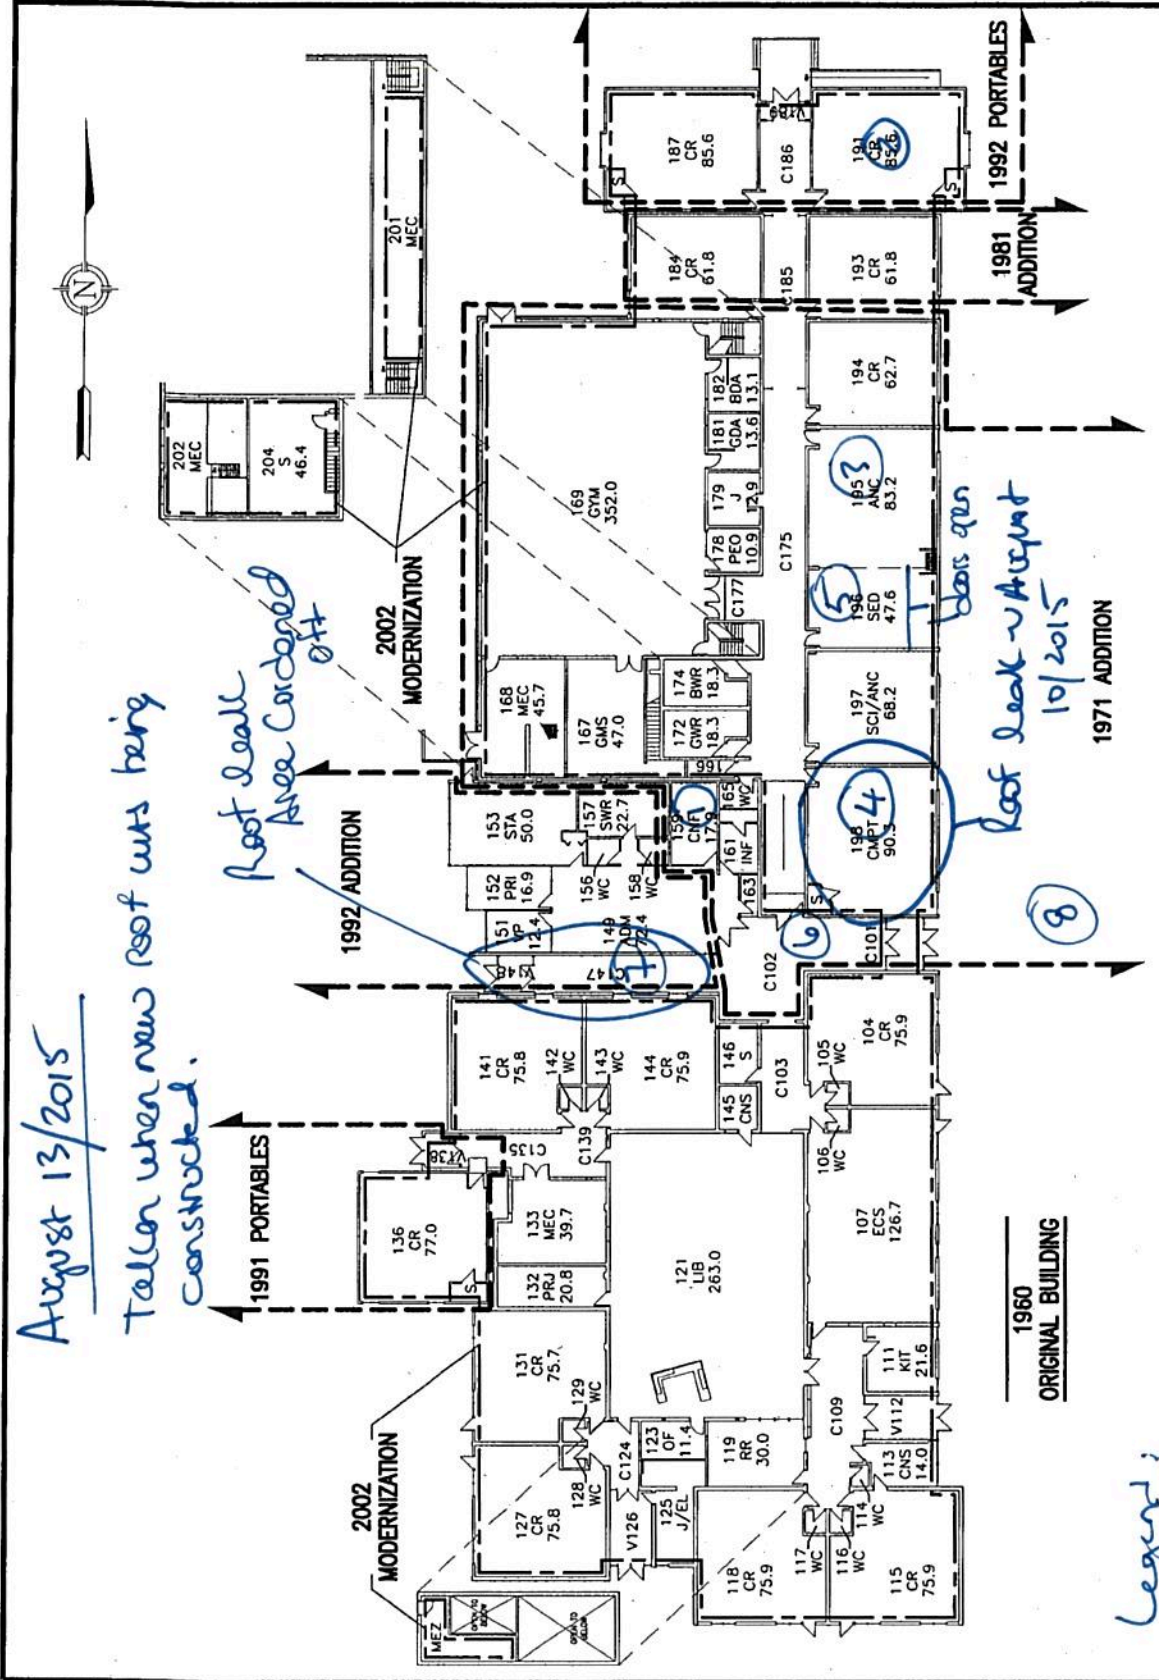

August 13/2015

Tallon when new roof wnts being constructed.

Root leak Area Cordoned off

Root leak ~ August 10/2015

<b>WILD ROSE SCHOOL DIVISION #66</b>	
LOCHEARN ELEMENTARY	
5416 54 STREET, ROCKY MTN HOUSE, ALBERTA	
DATE: DEC. 2003	PLT. ID: 00282A
DRAWN BY: MLO	CODE: 4107
SCALE: 1:500	SHEET: 2/4

1960 ORIGINAL BUILDING

Legend:  
 ⊕ Locations of visible mould air tests.